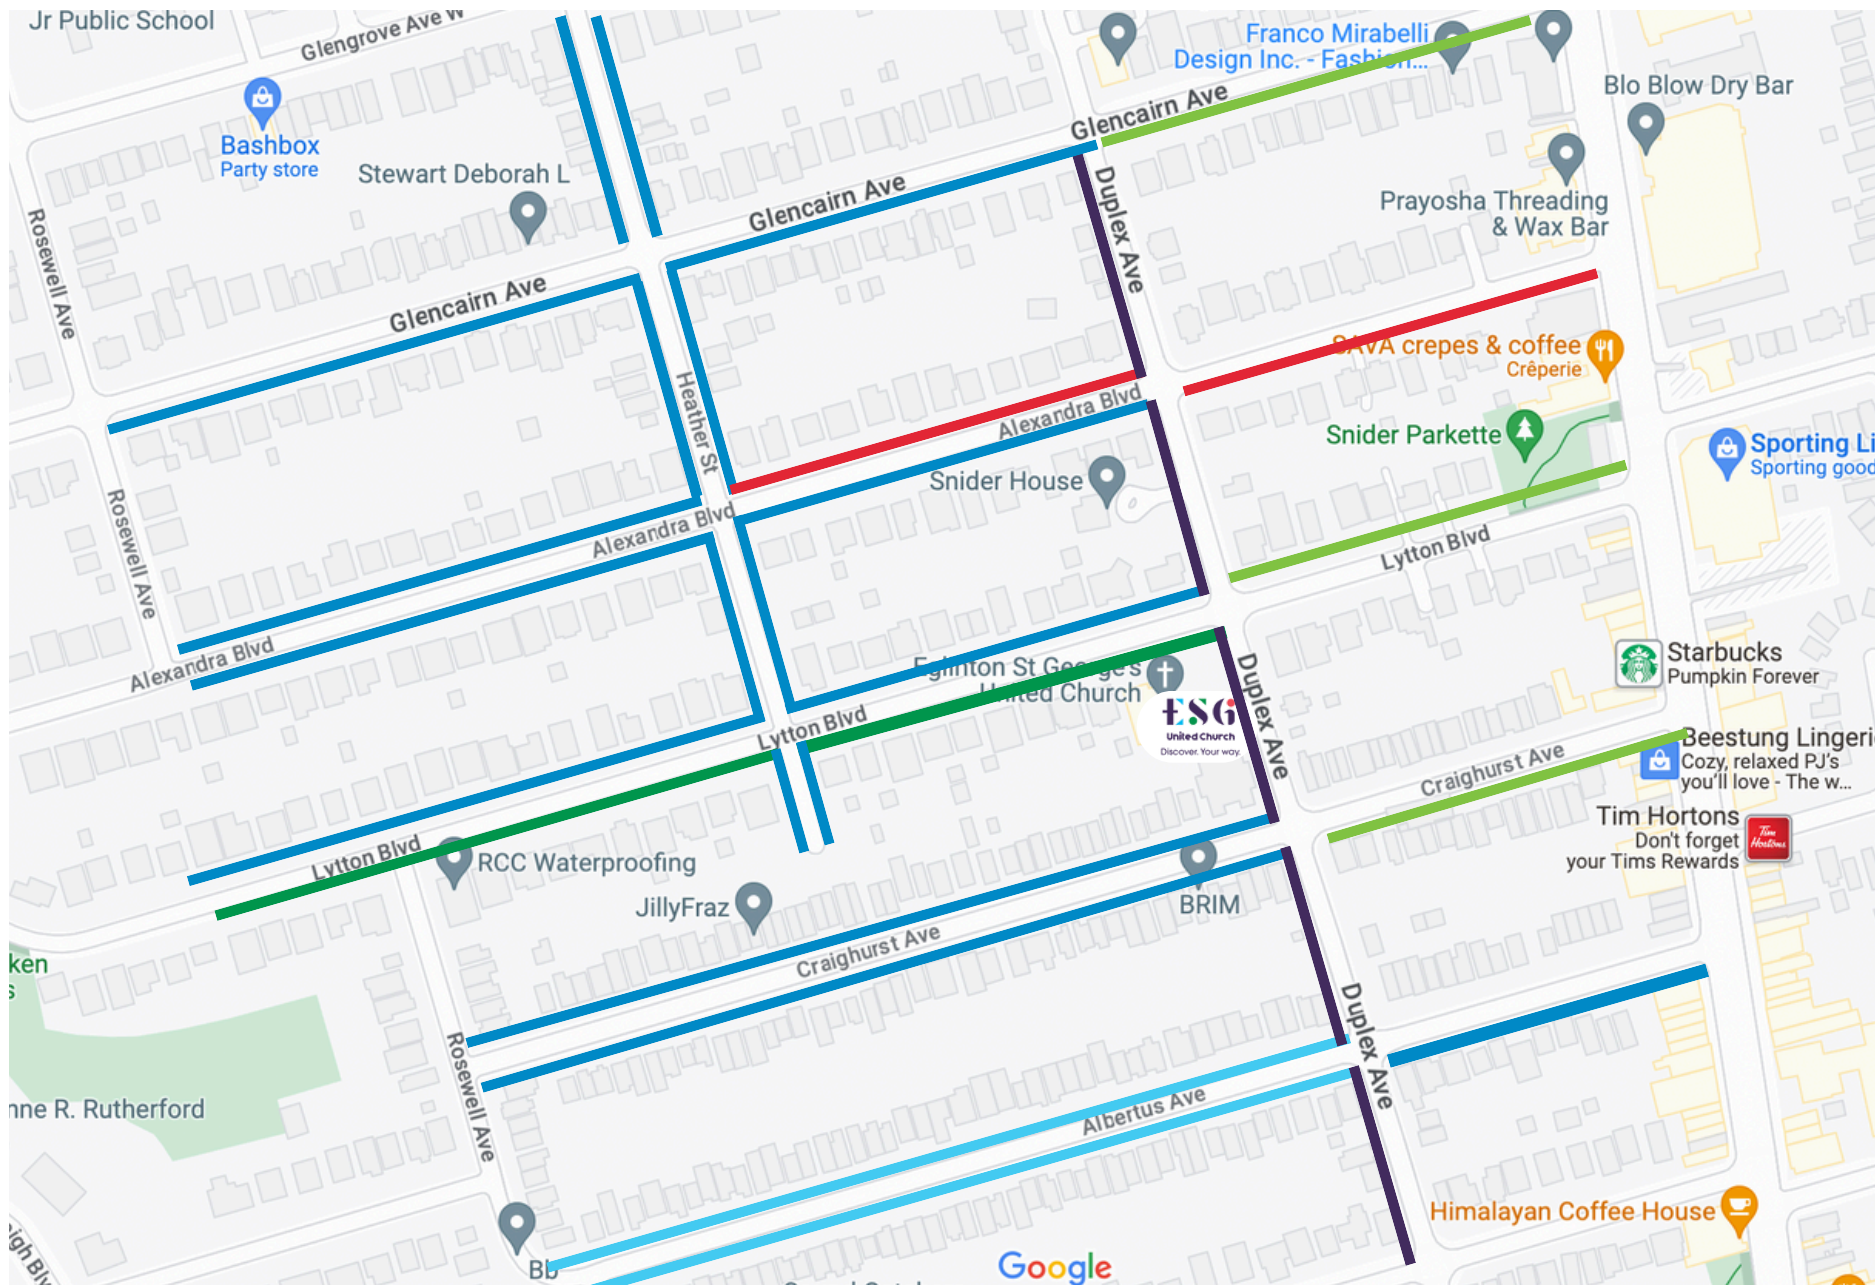

ESG UNITED CHURCH PARKING MAP

- ANYTIME
- 1 HOUR: 10AM – 6PM
- 10 AM – 12 AM
- 6AM – 2AM
- SUNDAYS ONLY 9AM-1PM
- ANYTIME EXCEPT 4-6PM MON-FRI

IN ADDITION TO THE PARKING INFORMATION BELOW, PLEASE NOTE THAT THERE IS METERED PARKING ON YONGE ST. IF NONE OF THESE OPTIONS WORK.

PARKING AND TRANSPORTATION DETAILS

PUBLIC TRANSIT

Lawrence Subway Station: 15 -minute walk or take Yonge 97 Bus (Lytton Blvd. stop)

Yonge Eglinton Station: 15-minute walk or take Yonge 97 Bus (Glencairn Ave stop)

Avenue Road: 61 Bus to Lytton Blvd

PUBLIC PARKING LOTS

GREEN P CARPARK 139: 6 SHERWOOD AVE

13 Minute Walk to ESG United Church

EDISON CENTRE: UNDERGROUND GARAGE, ENTRANCE IS LOCATED AT 9 BROADWAY AVE

13 Minute Walk to ESG United Church

ENTRANCE IS LOCATED ON ORCHARD VIEW BLVD.

16 Minute Walk to ESG United Church